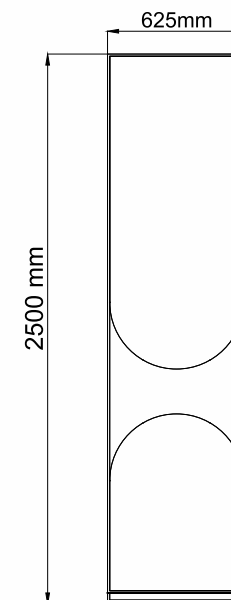

MATERIAL DETAILS

TYPE : MS PIPE &
PIPE SIZE : 25 X 25 MM

COLOUR

SIDE VIEW

FRONT VIEW

SANITARY SERIES

CODE	STAND SIZE (H x L x W)	PANEL SIZE	TILE SIZE (L x W x T)	QTY.	WEIGHT (KG)
	2450 x 3800 x 1550	-	-	01	250

SANITARY STANDS

SANITARY STANDS

MATERIAL DETAILS

TYPE : MS PIPE

PIPE SIZE : 50 X 50 MM

WEIGHT : 25 KG (APPROX.)

COLOUR

SIDE VIEW

FRONT VIEW

SANITARY SERIES

CODE	STAND SIZE (H x L x W)	PANEL SIZE	TILE SIZE (L x W x T)	QTY.	WEIGHT (KG)
	2500 x 660 x 600	-	-	01	25

SANITARY STANDS

SANITARY STANDS

MATERIAL DETAILS

TYPE : MS PIPE
PIPE SIZE : 50 X 10 MM
WEIGHT : 7 KG (APPROX)

TYPE : MS PIPE & SHEET

PIPE SIZE : 20 X 20 X 1.2 MM

OUTER BODY FRAME PIPE : 50 X 50 X 1.2 MM

COATING : POWDER COATING

WEIGHT : 80 KG (APPROX)

COLOUR

FRONT VIEW

2500mm