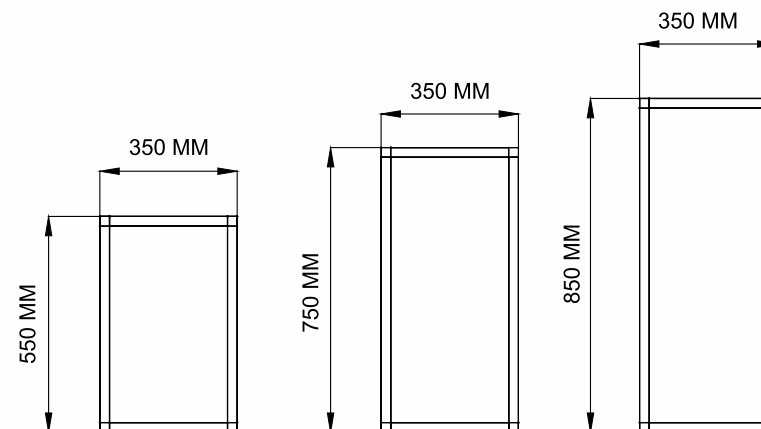

CODE	STAND SIZE (H x L x W)	PANEL SIZE	TILE SIZE (L x W x T)	TILES QTY.	WEIGHT (KG)
M001	1800 x 800 x 1800	-	-	-	50

CP BATH FITTINGS

STANDS

BRING ELEGANCE

POWERFUL DISPLAY THAT GRABS ATTENTION

www.momaitilesdisplay.com

CP BATH FITTINGS STANDS

CP BATH FITTINGS STANDS

MATERIAL DETAILS

TYPE : MS PIPE

PIPE SIZE : 25 X 25 X 1.2 MM

COATING : POWDER COATING

WEIGHT : 20 KG (APPROX)

COLOUR

SIDE VIEW

CP SERIES

CODE	STAND SIZE (H x L x W)	PANEL SIZE	TILE SIZE (L x W x T)	TILES QTY.	WEIGHT (KG)
M001	550 x 350 x 350	-	-	-	20
	750 x 350 x 350				
	850 x 350 x 350				

CP BATH FITTINGS STANDS

CP BATH FITTINGS STANDS

MATERIAL DETAILS

TYPE : MS PIPE & PLYWOOD

PIPE SIZE : 50 X 50 X 10 MM

COATING : POWDER COATING

WEIGHT : 20 KG (APPROX)

COLOUR

SIDE VIEW

FRONT VIEW