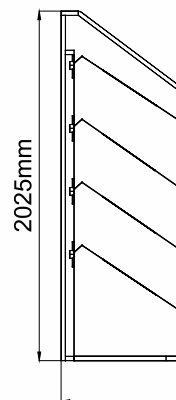

FRONT VIEW

SANITARY SERIES

CODE	STAND SIZE (H x L x W)	PANEL SIZE	TILE SIZE (L x W x T)	QTY.	WEIGHT (KG)
	2500 x 660 x 600	-	-	01	25

SANITARY STANDS

SANITARY STANDS

MATERIAL DETAILS

TYPE : MS PIPE
PIPE SIZE : 50 X 10 MM
WEIGHT : 7 KG (APPROX)

COLOUR

FRONT VIEW

SIDE VIEW

SANITARY SERIES

CODE	STAND SIZE (H x L x W)	PANEL SIZE	TILE SIZE (L x W x T)	QTY.	WEIGHT (KG)
	2490 x 1875 x 660	-	-	01	70

SANITARY STANDS

SANITARY STANDS

MATERIAL DETAILS

TYPE : MS PIPE & SHEET

PIPE SIZE : 20 X 20 X 1.2 MM

OUTER BODY FRAME PIPE : 50 X 50 X 1.2 MM

COATING : POWDER COATING

WEIGHT : 80 KG (APPROX)

COLOUR

FRONT VIEW

2500mm

SIDE VIEW

2025mm

800mm

SANITARY SERIES

CODE	STAND SIZE (H x L x W)	PANEL SIZE	TILE SIZE (L x W x T)	TILES QTY.	WEIGHT (KG)
M001	2100 x 2500 x 800	-	-	-	80

SANITARY STANDS

SANITARY STANDS

MATERIAL DETAILS