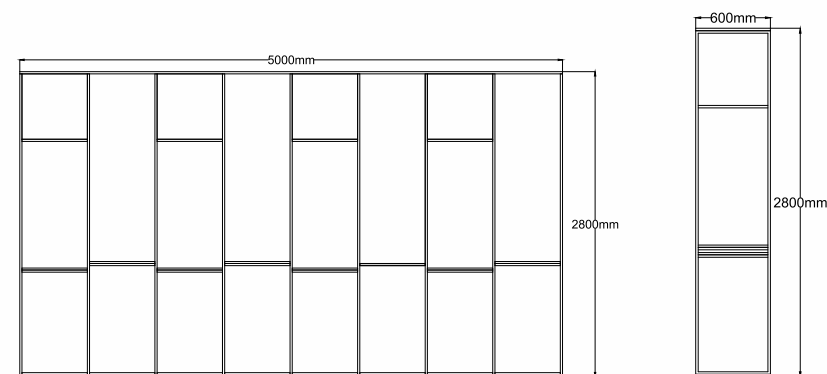

WEIGHT : 16 KG (APPROX)

COLOUR

SIDE VIEW

FRONT VIEW

SANITARY SERIES

CODE	STAND SIZE (H x L x W)	PANEL SIZE	TILE SIZE (L x W x T)	QTY.	WEIGHT (KG)
	775 x 1830 x 410	-	-	04	20

SANITARY STANDS

SANITARY STANDS

CODE	STAND SIZE (H x L x W)	PANEL SIZE	TILE SIZE (L x W x T)	QTY.	WEIGHT (KG)
	750 x 1400 x 1620	-	-	09	20

SANITARY STANDS

SANITARY STANDS

MATERIAL DETAILS

TYPE : MS PIPE

PIPE SIZE : 25 X 25 MM

COATING : POWDER COATING

WEIGHT : 200 KG (APPROX)

COLOUR

FRONT VIEW

SIDE VIEW

SANITARY SERIES

CODE	STAND SIZE (H x L x W)	PANEL SIZE	TILE SIZE (L x W x T)	QTY.	WEIGHT (KG)
	600 x 2800 x 5000	-	-	0	200

SANITARY STANDS

SANITARY STANDS