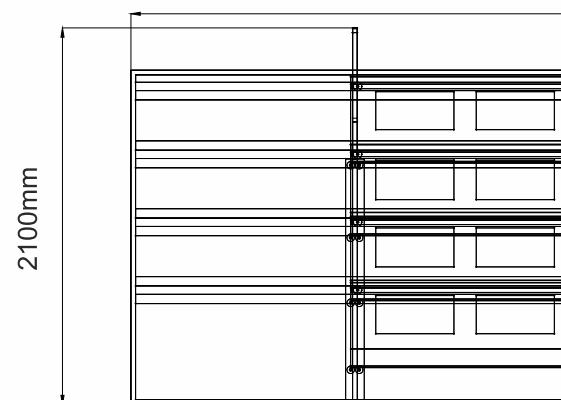

COLOUR

FRONT VIEW

SIDE VIEW

SANITARY SERIES

CODE	STAND SIZE (H x L x W)	PANEL SIZE	TILE SIZE (L x W x T)	QTY.	WEIGHT (KG)
	2490 x 1875 x 660	-	-	01	70

SANITARY STANDS

SANITARY STANDS

MATERIAL DETAILS

TYPE : MS PIPE & SHEET

PIPE SIZE : 20 X 20 X 1.2 MM

OUTER BODY FRAME PIPE : 50 X 50 X 1.2 MM

COATING : POWDER COATING

WEIGHT : 80 KG (APPROX)

COLOUR

FRONT VIEW

2500mm

SIDE VIEW

2025mm

800mm

SANITARY SERIES

CODE	STAND SIZE (H x L x W)	PANEL SIZE	TILE SIZE (L x W x T)	TILES QTY.	WEIGHT (KG)
M001	2100 x 2500 x 800	-	-	-	80

SANITARY STANDS

SANITARY STANDS

MATERIAL DETAILS