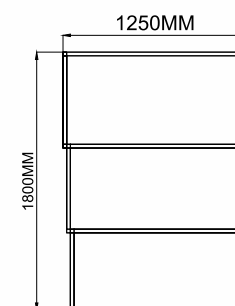

TYPE : MS PIPE & SHEET

PIPE SIZE : 20 X 20 X 1.2 MM

OUTER BODY FRAME PIPE : 50 X 50 X 1.2 MM

COATING : POWDER COATING

WEIGHT : 80 KG (APPROX)

COLOUR

FRONT VIEW

2500mm

SIDE VIEW

2025mm

800mm

SANITARY SERIES

CODE	STAND SIZE (H x L x W)	PANEL SIZE	TILE SIZE (L x W x T)	TILES QTY.	WEIGHT (KG)
M001	2100 x 2500 x 800	-	-	-	80

SANITARY STANDS

SANITARY STANDS

MATERIAL DETAILS

TYPE : MS PIPE

PIPE SIZE : 25 X 25 MM

COATING : POWDER COATING

WEIGHT : 50 KG (APPROX)

COLOUR

FRONT VIEW

SIDE VIEW

SLIDING SERIES

CODE	STAND SIZE (H x L x W)	PANEL SIZE	TILE SIZE (L x W x T)	TILES QTY.	WEIGHT (KG)
M001	1800 x 800 x 1800	-	-	-	50

CP BATH FITTINGS

STANDS

BRING ELEGANCE

POWERFUL DISPLAY THAT GRABS ATTENTION

www.momaitilesdisplay.com