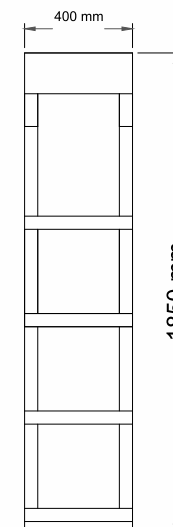

CODE	STAND SIZE (H x L x W)	PANEL SIZE	TILE SIZE (L x W x T)	QTY.	WEIGHT (KG)
	500 x 1550 x 700	-	-	01	20

SANITARY STANDS

SANITARY STANDS

MATERIAL DETAILS

TYPE : MS PIPE

PIPE SIZE : 50 X 50 MM

COATING : POWDER COATING

WEIGHT : 16 KG (APPROX)

COLOUR

SIDE VIEW

FRONT VIEW

SANITARY SERIES

CODE	STAND SIZE (H x L x W)	PANEL SIZE	TILE SIZE (L x W x T)	QTY.	WEIGHT (KG)
	775 x 1830 x 410	-	-	04	20

SANITARY STANDS

SANITARY STANDS

MATERIAL DETAILS

TYPE : MS PIPE + PLYWOOD + CARPET

PIPE SIZE : 50 X 50 MM

COATING : POWDER COATING

WEIGHT : 20 KG (APPROX)

COLOUR

SIDE VIEW

SANITARY SERIES

CODE	STAND SIZE (H x L x W)	PANEL SIZE	TILE SIZE (L x W x T)	QTY.	WEIGHT (KG)
	750 x 1400 x 1620	-	-	09	20

SANITARY STANDS

SANITARY STANDS

MATERIAL DETAILS

TYPE : MS PIPE

PIPE SIZE : 25 X 25 MM

COATING : POWDER COATING