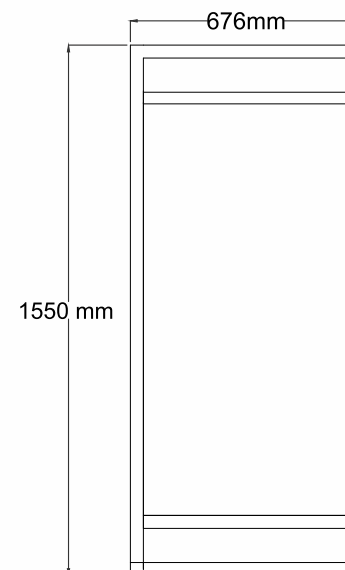

TYPE : MS PIPE & MDF

PIPE SIZE : 40 X 40 MM

COATING : POWDER COATING

WEIGHT : 20 KG (APPROX)

COLOUR

SIDE VIEW

FRONT VIEW

SANITARY SERIES

CODE	STAND SIZE (H x L x W)	PANEL SIZE	TILE SIZE (L x W x T)	QTY.	WEIGHT (KG)
	500 x 1550 x 700	-	-	01	20

SANITARY STANDS

SANITARY STANDS

MATERIAL DETAILS

TYPE : MS PIPE

PIPE SIZE : 50 X 50 MM

COATING : POWDER COATING

WEIGHT : 16 KG (APPROX)

COLOUR

SIDE VIEW

FRONT VIEW

SANITARY SERIES

CODE	STAND SIZE (H x L x W)	PANEL SIZE	TILE SIZE (L x W x T)	QTY.	WEIGHT (KG)
	775 x 1830 x 410	-	-	04	20

SANITARY STANDS

SANITARY STANDS

MATERIAL DETAILS

TYPE : MS PIPE &
PIPE SIZE : 25 X 25 MM

COLOUR

SIDE VIEW

FRONT VIEW

SANITARY SERIES

CODE	STAND SIZE (H x L x W)	PANEL SIZE	TILE SIZE (L x W x T)	QTY.	WEIGHT (KG)
	2450 x 3800 x 1550	-	-	01	250