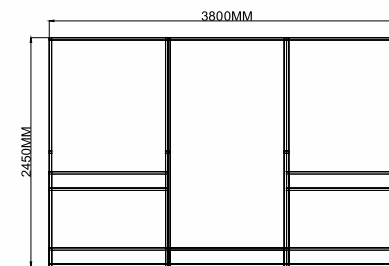

FRONT VIEW

SANITARY SERIES

CODE	STAND SIZE (H x L x W)	PANEL SIZE	TILE SIZE (L x W x T)	QTY.	WEIGHT (KG)
	1850 x 755 x 660	-	-	03	10

SANITARY STANDS

SANITARY STANDS

MATERIAL DETAILS

TYPE : MS PIPE

PIPE SIZE : 50 X 50 MM

WEIGHT : 7 KG (APPROX)

COLOUR

FRONT VIEW

SIDE VIEW

SANITARY SERIES

CODE	STAND SIZE (H x L x W)	PANEL SIZE	TILE SIZE (L x W x T)	QTY.	WEIGHT (KG)
	550 x 500 x 550	-	-	01	07

SANITARY STANDS

SANITARY STANDS

MATERIAL DETAILS

TYPE : MS PIPE &
PIPE SIZE : 25 X 25 MM

COLOUR

SIDE VIEW

FRONT VIEW

SANITARY SERIES

CODE	STAND SIZE (H x L x W)	PANEL SIZE	TILE SIZE (L x W x T)	QTY.	WEIGHT (KG)
	2450 x 3800 x 1550	-	-	01	250

COLOUR

FRONT VIEW

SIDE VIEW

SANITARY SERIES

CODE	STAND SIZE (H x L x W)	PANEL SIZE	TILE SIZE (L x W x T)	QTY.	WEIGHT (KG)
	2490 x 1875 x 660	-	-	01	70

SANITARY STANDS

SANITARY STANDS

MATERIAL DETAILS