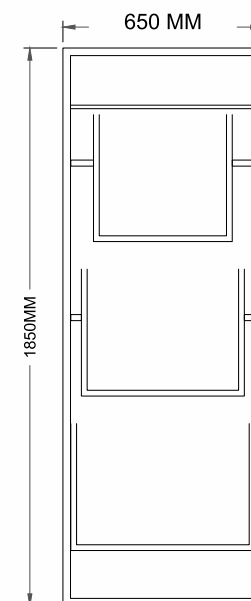

PIPE SIZE : 25 X 25 MM

COATING : POWDER COATING

WEIGHT : 20 KG (APPROX)

COLOUR

FRONT VIEW

SANITARY SERIES

CODE	STAND SIZE (H x L x W)	PANEL SIZE	TILE SIZE (L x W x T)	QTY.	WEIGHT (KG)
	1400 x 2450 x 700	-	-	01	20

SANITARY STANDS

SANITARY STANDS

MATERIAL DETAILS

TYPE : STEEL PIPE

PIPE SIZE : 25 X 25 MM

WEIGHT : 20 KG (APPROX)

COLOUR

TOP VIEW

FRONT VIEW

SANITARY SERIES

CODE	STAND SIZE (H x L x W)	PANEL SIZE	TILE SIZE (L x W x T)	QTY.	WEIGHT (KG)
	1850 x 755 x 660	-	-	03	10

SANITARY STANDS

SANITARY STANDS

MATERIAL DETAILS

TYPE : MS PIPE

PIPE SIZE : 50 X 50 MM

MATERIAL DETAILS

TYPE : MS PIPE &
PIPE SIZE : 25 X 25 MM

COLOUR

SIDE VIEW

FRONT VIEW

SANITARY SERIES

CODE	STAND SIZE (H x L x W)	PANEL SIZE	TILE SIZE (L x W x T)	QTY.	WEIGHT (KG)
	2450 x 3800 x 1550	-	-	01	250