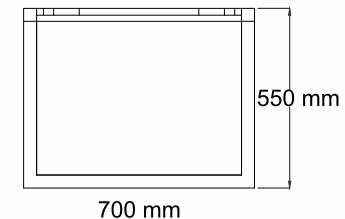

TYPE : MS PIPE & MDF

PIPE SIZE : 40 X 40 MM

COATING : POWDER COATING

WEIGHT : 20 KG (APPROX)

COLOUR

SIDE VIEW

FRONT VIEW

SANITARY SERIES

CODE	STAND SIZE (H x L x W)	PANEL SIZE	TILE SIZE (L x W x T)	QTY.	WEIGHT (KG)
	500 x 1550 x 700	-	-	01	20

SANITARY STANDS

SANITARY STANDS

MATERIAL DETAILS

TYPE : MS PIPE

PIPE SIZE : 50 X 50 MM

COATING : POWDER COATING

WEIGHT : 16 KG (APPROX)

COLOUR

SIDE VIEW

FRONT VIEW

SANITARY SERIES

CODE	STAND SIZE (H x L x W)	PANEL SIZE	TILE SIZE (L x W x T)	QTY.	WEIGHT (KG)
	775 x 1830 x 410	-	-	04	20

SANITARY STANDS

SANITARY STANDS

MATERIAL DETAILS

TYPE : MS PIPE &
PIPE SIZE : 25 X 25 MM

COLOUR

SIDE VIEW

FRONT VIEW

SANITARY SERIES

CODE	STAND SIZE (H x L x W)	PANEL SIZE	TILE SIZE (L x W x T)	QTY.	WEIGHT (KG)
	2450 x 3800 x 1550	-	-	01	250