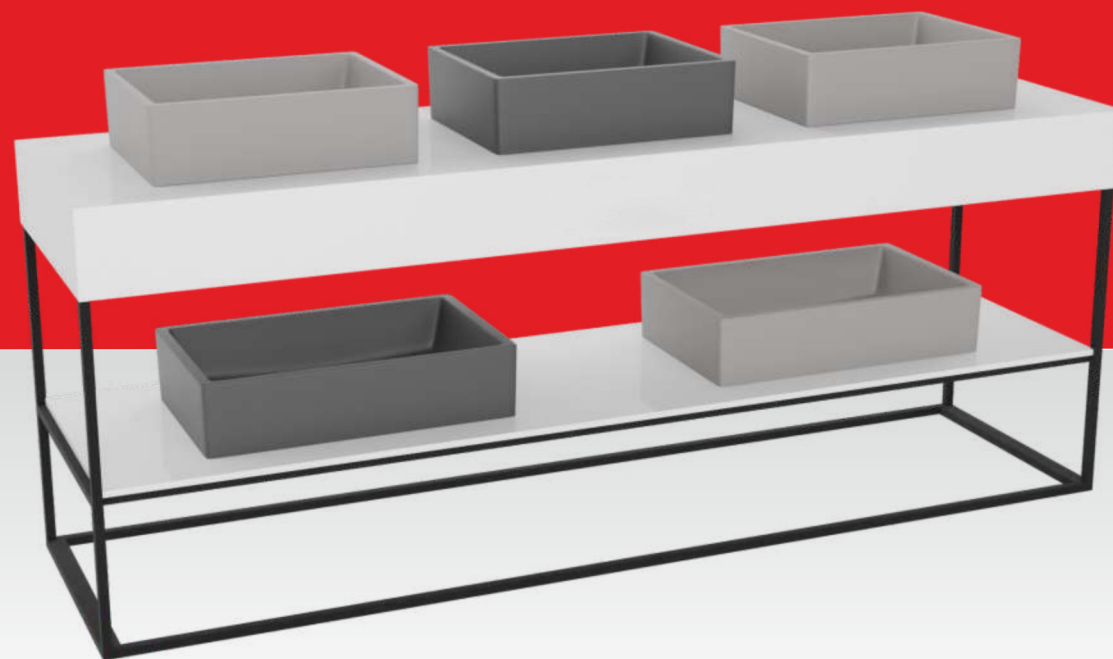

WEIGHT : 200 KG (APPROX)

COLOUR

FRONT VIEW

SIDE VIEW

SANITARY SERIES

CODE	STAND SIZE (H x L x W)	PANEL SIZE	TILE SIZE (L x W x T)	QTY.	WEIGHT (KG)
	600 x 2800 x 5000	-	-	0	200

SANITARY STANDS

SANITARY STANDS