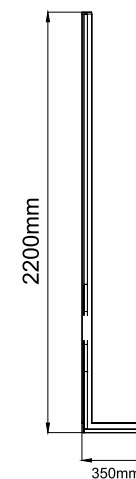

MATERIAL DETAILS

TYPE : MS PIPE &
PIPE SIZE : 25 X 25 MM

COLOUR

SIDE VIEW

FRONT VIEW

SANITARY SERIES

CODE	STAND SIZE (H x L x W)	PANEL SIZE	TILE SIZE (L x W x T)	QTY.	WEIGHT (KG)
	2450 x 3800 x 1550	-	-	01	250

TYPE : MS PIPE & SHEET

PIPE SIZE : 20 X 20 X 1.2 MM

OUTER BODY FRAME PIPE : 50 X 50 X 1.2 MM

COATING : POWDER COATING

WEIGHT : 80 KG (APPROX)

COLOUR

FRONT VIEW

2500mm

SIDE VIEW

CP SERIES

CODE	STAND SIZE (H x L x W)	PANEL SIZE	TILE SIZE (L x W x T)	TILES QTY.	WEIGHT (KG)
M001	550 x 350 x 350	-	-	-	20
	750 x 350 x 350				
	850 x 350 x 350				

CP BATH FITTINGS STANDS

CP BATH FITTINGS STANDS

MATERIAL DETAILS

TYPE : MS PIPE & PLYWOOD

PIPE SIZE : 50 X 50 X 10 MM

COATING : POWDER COATING

WEIGHT : 20 KG (APPROX)

COLOUR

SIDE VIEW

FRONT VIEW