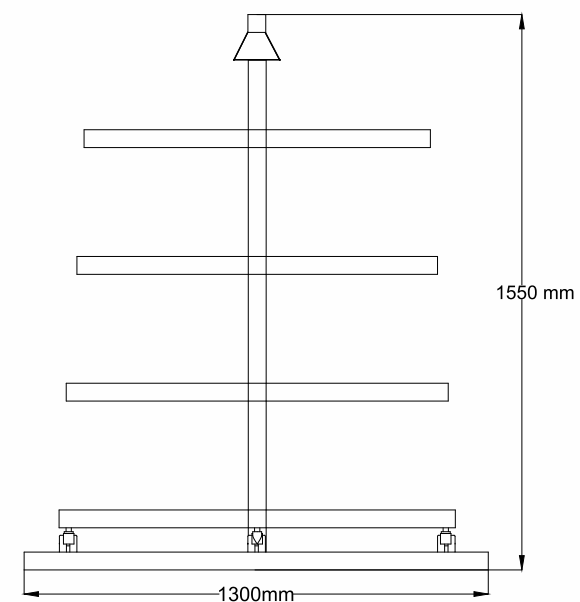

FRONT VIEW

SANITARY SERIES

CODE	STAND SIZE (H x L x W)	PANEL SIZE	TILE SIZE (L x W x T)	QTY.	WEIGHT (KG)
	1550 x 1300 x 1300	-	-	01	40