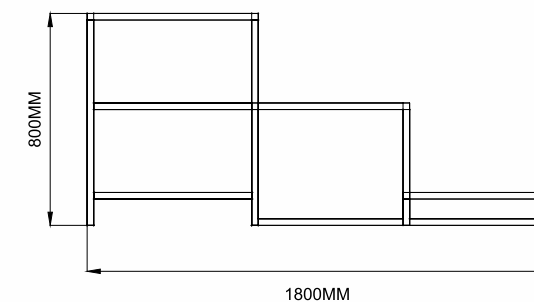

TYPE : MS PIPE & SHEET

PIPE SIZE : 20 X 20 X 1.2 MM

OUTER BODY FRAME PIPE : 50 X 50 X 1.2 MM

COATING : POWDER COATING

WEIGHT : 80 KG (APPROX)

COLOUR

FRONT VIEW

2500mm

SIDE VIEW

2025mm

800mm

SANITARY SERIES

CODE	STAND SIZE (H x L x W)	PANEL SIZE	TILE SIZE (L x W x T)	TILES QTY.	WEIGHT (KG)
M001	2100 x 2500 x 800	-	-	-	80

SANITARY STANDS

SANITARY STANDS

MATERIAL DETAILS

TYPE : MS PIPE

PIPE SIZE : 25 X 25 MM

COATING : POWDER COATING

WEIGHT : 50 KG (APPROX)

COLOUR

FRONT VIEW

SIDE VIEW

SLIDING SERIES

CODE	STAND SIZE (H x L x W)	PANEL SIZE	TILE SIZE (L x W x T)	TILES QTY.	WEIGHT (KG)
M001	1800 x 800 x 1800	-	-	-	50

CP BATH FITTINGS

STANDS

BRING ELEGANCE

POWERFUL DISPLAY THAT GRABS ATTENTION

www.momaitilesdisplay.com