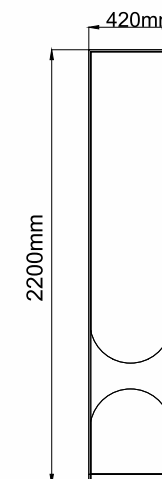

TYPE : MS PIPE & SHEET

PIPE SIZE : 20 X 20 X 1.2 MM

OUTER BODY FRAME PIPE : 50 X 50 X 1.2 MM

COATING : POWDER COATING

WEIGHT : 80 KG (APPROX)

COLOUR

FRONT VIEW

2500mm

SIDE VIEW

CP SERIES

CODE	STAND SIZE (H x L x W)	PANEL SIZE	TILE SIZE (L x W x T)	TILES QTY.	WEIGHT (KG)
M001	550 x 350 x 350	-	-	-	20
	750 x 350 x 350				
	850 x 350 x 350				

CP BATH FITTINGS STANDS

CP BATH FITTINGS STANDS

MATERIAL DETAILS

TYPE : MS PIPE & PLYWOOD

PIPE SIZE : 50 X 50 X 10 MM

COATING : POWDER COATING

WEIGHT : 20 KG (APPROX)

COLOUR

SIDE VIEW

FRONT VIEW

SLIDING SERIES

CODE	STAND SIZE (H x L x W)	PANEL SIZE	TILE SIZE (L x W x T)	TILES QTY.	WIEGHT (KG)
M001	2200 x 420 x 350	-	-	-	20

📍 Plot No. 48, Survey No. 597p, Flora Estate, Ghuntu Road, Ghutu,
Morbi - 363 642