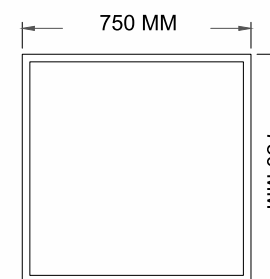

PIPE SIZE : 25 X 25 MM

COATING : POWDER COATING

WEIGHT : 20 KG (APPROX)

COLOUR

FRONT VIEW

SANITARY SERIES

CODE	STAND SIZE (H x L x W)	PANEL SIZE	TILE SIZE (L x W x T)	QTY.	WEIGHT (KG)
	1400 x 2450 x 700	-	-	01	20

SANITARY STANDS

SANITARY STANDS

MATERIAL DETAILS

TYPE : STEEL PIPE

PIPE SIZE : 25 X 25 MM

WEIGHT : 20 KG (APPROX)

COLOUR

TOP VIEW

FRONT VIEW

SANITARY SERIES

CODE	STAND SIZE (H x L x W)	PANEL SIZE	TILE SIZE (L x W x T)	QTY.	WEIGHT (KG)
	1850 x 755 x 660	-	-	03	10

SANITARY STANDS

SANITARY STANDS

MATERIAL DETAILS

TYPE : MS PIPE

PIPE SIZE : 50 X 50 MM

MATERIAL DETAILS

TYPE : MS PIPE &
PIPE SIZE : 25 X 25 MM

COLOUR

SIDE VIEW

FRONT VIEW

SANITARY SERIES

CODE	STAND SIZE (H x L x W)	PANEL SIZE	TILE SIZE (L x W x T)	QTY.	WEIGHT (KG)
	2450 x 3800 x 1550	-	-	01	250