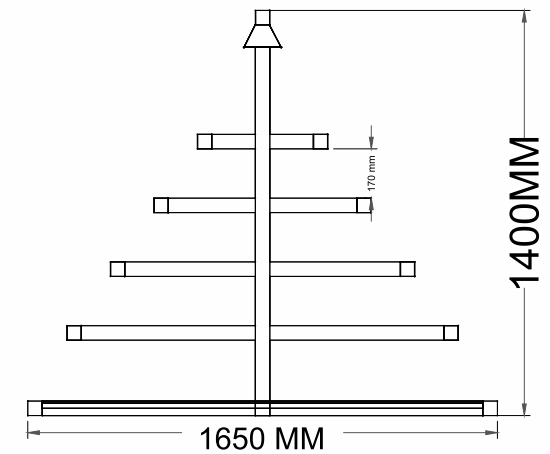

SIDE VIEW

SANITARY SERIES

CODE	STAND SIZE (H x L x W)	PANEL SIZE	TILE SIZE (L x W x T)	QTY.	WEIGHT (KG)
	750 x 1400 x 1620	-	-	09	20