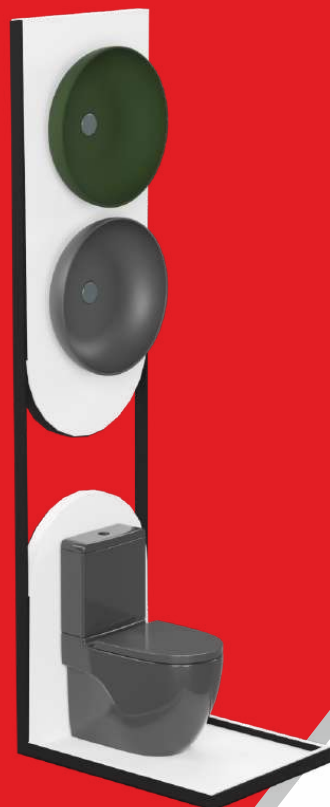

SANITARY STANDS

SANITARY STANDS

MATERIAL DETAILS

TYPE : MS PIPE

PIPE SIZE : 50 X 50 MM

WEIGHT : 25 KG (APPROX.)

COLOUR

SIDE VIEW