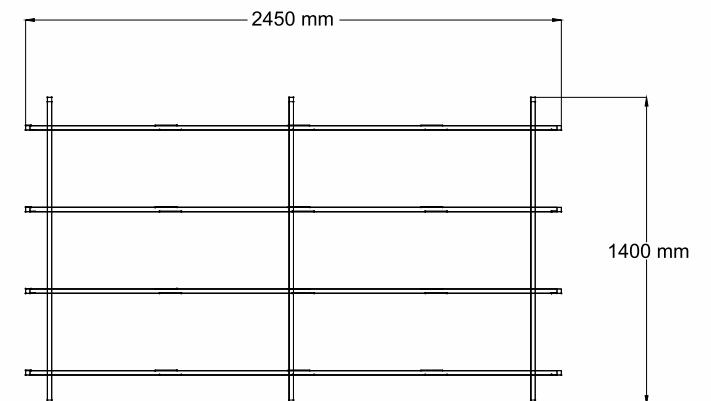

CODE	STAND SIZE (H x L x W)	PANEL SIZE	TILE SIZE (L x W x T)	QTY.	WEIGHT (KG)
	750 x 1400 x 1620	-	-	09	20

SANITARY STANDS

SANITARY STANDS

MATERIAL DETAILS

TYPE : MS PIPE

PIPE SIZE : 25 X 25 MM

COATING : POWDER COATING

COLOUR

FRONT VIEW

SANITARY SERIES

CODE	STAND SIZE (H x L x W)	PANEL SIZE	TILE SIZE (L x W x T)	QTY.	WEIGHT (KG)
	1550 x 1300 x 1300	-	-	01	40

SANITARY STANDS

SANITARY STANDS

MATERIAL DETAILS

TYPE : MS PIPE

PIPE SIZE : 25 X 25 MM

COATING : POWDER COATING

WEIGHT : 20 KG (APPROX)

COLOUR

FRONT VIEW

SANITARY SERIES

CODE	STAND SIZE (H x L x W)	PANEL SIZE	TILE SIZE (L x W x T)	QTY.	WEIGHT (KG)
	1400 x 2450 x 700	-	-	01	20

MATERIAL DETAILS

TYPE : MS PIPE &
PIPE SIZE : 25 X 25 MM

COLOUR

SIDE VIEW

FRONT VIEW

SANITARY SERIES

CODE	STAND SIZE (H x L x W)	PANEL SIZE	TILE SIZE (L x W x T)	QTY.	WEIGHT (KG)
	2450 x 3800 x 1550	-	-	01	250