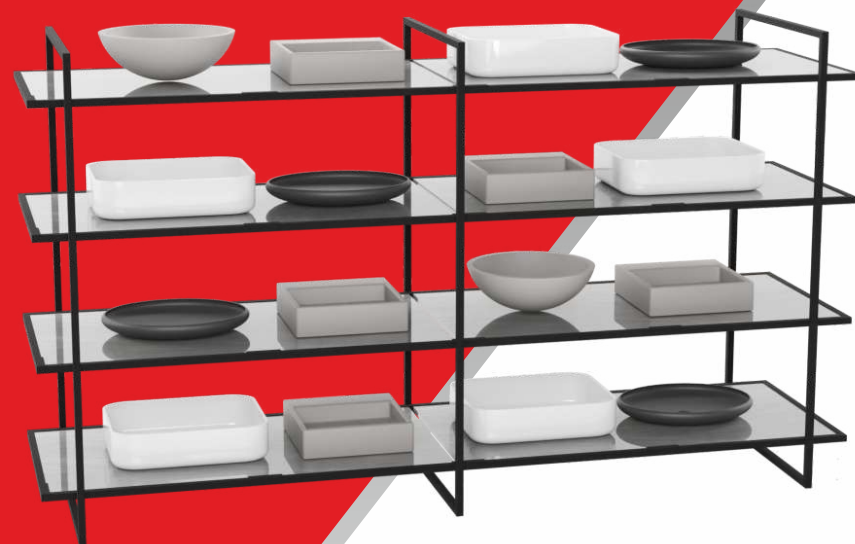

SANITARY STANDS

MATERIAL DETAILS

TYPE : MS PIPE

PIPE SIZE : 25 X 25 MM

COATING : POWDER COATING

WEIGHT : 20 KG (APPROX)

COLOUR