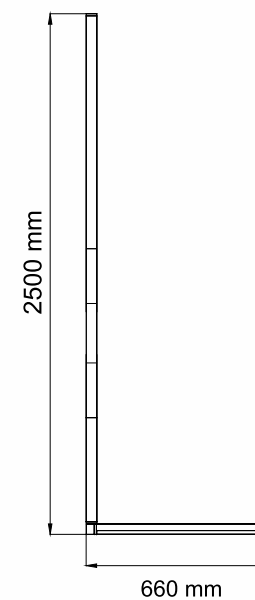

MATERIAL DETAILS

TYPE : MS PIPE &
PIPE SIZE : 25 X 25 MM

COLOUR

SIDE VIEW

FRONT VIEW

SANITARY SERIES

CODE	STAND SIZE (H x L x W)	PANEL SIZE	TILE SIZE (L x W x T)	QTY.	WEIGHT (KG)
	2450 x 3800 x 1550	-	-	01	250

SANITARY STANDS

SANITARY STANDS

MATERIAL DETAILS

TYPE : MS PIPE

PIPE SIZE : 50 X 50 MM

WEIGHT : 25 KG (APPROX.)

COLOUR

SIDE VIEW

FRONT VIEW

SANITARY SERIES

CODE	STAND SIZE (H x L x W)	PANEL SIZE	TILE SIZE (L x W x T)	QTY.	WEIGHT (KG)
	2500 x 660 x 600	-	-	01	25

SANITARY STANDS

SANITARY STANDS

MATERIAL DETAILS

TYPE : MS PIPE
PIPE SIZE : 50 X 10 MM
WEIGHT : 7 KG (APPROX)

TYPE : MS PIPE & SHEET

PIPE SIZE : 20 X 20 X 1.2 MM

OUTER BODY FRAME PIPE : 50 X 50 X 1.2 MM

COATING : POWDER COATING

WEIGHT : 80 KG (APPROX)

COLOUR

FRONT VIEW

2500mm