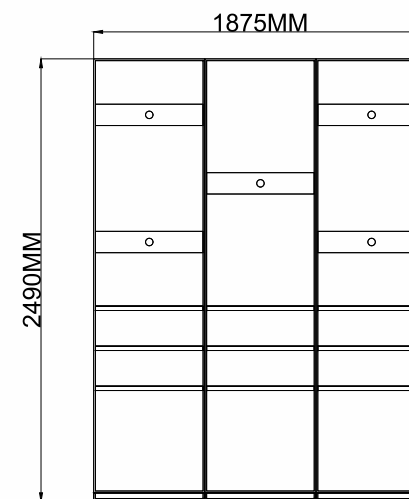

MATERIAL DETAILS

TYPE : MS PIPE &
PIPE SIZE : 25 X 25 MM

COLOUR

SIDE VIEW

FRONT VIEW

SANITARY SERIES

CODE	STAND SIZE (H x L x W)	PANEL SIZE	TILE SIZE (L x W x T)	QTY.	WEIGHT (KG)
	2450 x 3800 x 1550	-	-	01	250

FRONT VIEW

SANITARY SERIES

CODE	STAND SIZE (H x L x W)	PANEL SIZE	TILE SIZE (L x W x T)	QTY.	WEIGHT (KG)
	2500 x 660 x 600	-	-	01	25

SANITARY STANDS

SANITARY STANDS

MATERIAL DETAILS

TYPE : MS PIPE
PIPE SIZE : 50 X 10 MM
WEIGHT : 7 KG (APPROX)

COLOUR

FRONT VIEW

SIDE VIEW

SANITARY SERIES

CODE	STAND SIZE (H x L x W)	PANEL SIZE	TILE SIZE (L x W x T)	QTY.	WEIGHT (KG)
	2490 x 1875 x 660	-	-	01	70

SANITARY STANDS

SANITARY STANDS

MATERIAL DETAILS

TYPE : MS PIPE & SHEET

PIPE SIZE : 20 X 20 X 1.2 MM

OUTER BODY FRAME PIPE : 50 X 50 X 1.2 MM

COATING : POWDER COATING

WEIGHT : 80 KG (APPROX)

COLOUR

FRONT VIEW

2500mm