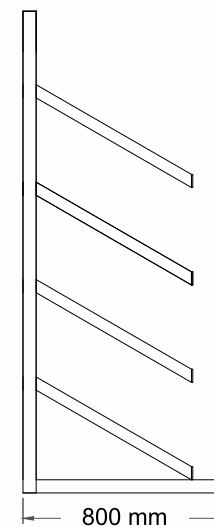

TYPE : MS PIPE & MDF

PIPE SIZE : 40 X 40 MM

COATING : POWDER COATING

WEIGHT : 20 KG (APPROX)

COLOUR

SIDE VIEW

FRONT VIEW

SANITARY SERIES

CODE	STAND SIZE (H x L x W)	PANEL SIZE	TILE SIZE (L x W x T)	QTY.	WEIGHT (KG)
	500 x 1550 x 700	-	-	01	20

SANITARY STANDS

SANITARY STANDS

MATERIAL DETAILS

TYPE : MS PIPE

PIPE SIZE : 50 X 50 MM

COATING : POWDER COATING

WEIGHT : 16 KG (APPROX)

COLOUR

SIDE VIEW

FRONT VIEW

SANITARY SERIES

CODE	STAND SIZE (H x L x W)	PANEL SIZE	TILE SIZE (L x W x T)	QTY.	WEIGHT (KG)
	775 x 1830 x 410	-	-	04	20

SANITARY STANDS

SANITARY STANDS

MATERIAL DETAILS

TYPE : MS PIPE &
PIPE SIZE : 25 X 25 MM

COLOUR

SIDE VIEW

FRONT VIEW

SANITARY SERIES

CODE	STAND SIZE (H x L x W)	PANEL SIZE	TILE SIZE (L x W x T)	QTY.	WEIGHT (KG)
	2450 x 3800 x 1550	-	-	01	250