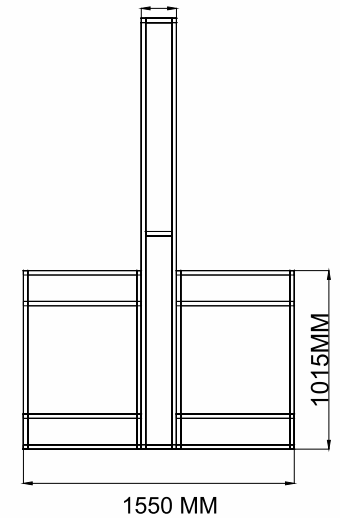

FRONT VIEW

SANITARY SERIES

CODE	STAND SIZE (H x L x W)	PANEL SIZE	TILE SIZE (L x W x T)	QTY.	WEIGHT (KG)
	1850 x 755 x 660	-	-	03	10

SANITARY STANDS

SANITARY STANDS

MATERIAL DETAILS

TYPE : MS PIPE

PIPE SIZE : 50 X 50 MM

WEIGHT : 7 KG (APPROX)

COLOUR

FRONT VIEW

SIDE VIEW

SANITARY SERIES

CODE	STAND SIZE (H x L x W)	PANEL SIZE	TILE SIZE (L x W x T)	QTY.	WEIGHT (KG)
	550 x 500 x 550	-	-	01	07

SANITARY STANDS

SANITARY STANDS

MATERIAL DETAILS

TYPE : MS PIPE &
PIPE SIZE : 25 X 25 MM

COLOUR

SIDE VIEW

FRONT VIEW

SANITARY SERIES

CODE	STAND SIZE (H x L x W)	PANEL SIZE	TILE SIZE (L x W x T)	QTY.	WEIGHT (KG)
	2450 x 3800 x 1550	-	-	01	250

TYPE : MS PIPE & SHEET

PIPE SIZE : 20 X 20 X 1.2 MM

OUTER BODY FRAME PIPE : 50 X 50 X 1.2 MM

COATING : POWDER COATING

WEIGHT : 80 KG (APPROX)

COLOUR

FRONT VIEW

2500mm