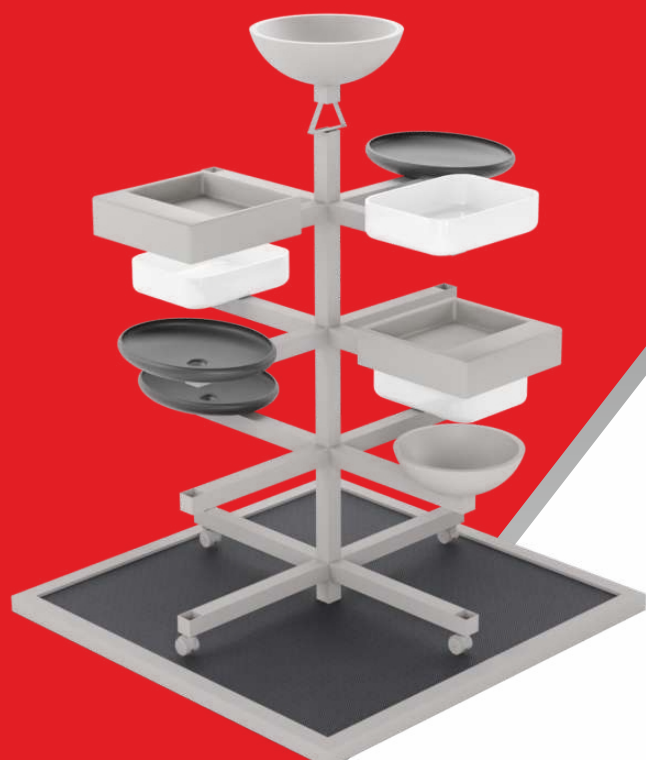

SANITARY STANDS

MATERIAL DETAILS

TYPE : MS PIPE & PLYWOOD
PIPE SIZE : 50 X 50 MM
COATING : POWDER COATING
WEIGHT : 40 KG (APPROX)

COLOUR