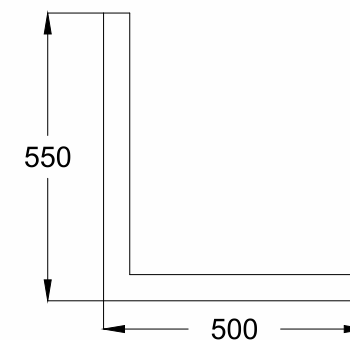

FRONT VIEW

SANITARY SERIES

CODE	STAND SIZE (H x L x W)	PANEL SIZE	TILE SIZE (L x W x T)	QTY.	WEIGHT (KG)
	1850 x 755 x 660	-	-	03	10

SANITARY STANDS

SANITARY STANDS

MATERIAL DETAILS

TYPE : MS PIPE

PIPE SIZE : 50 X 50 MM

WEIGHT : 7 KG (APPROX)

COLOUR

FRONT VIEW

SIDE VIEW

SANITARY SERIES

CODE	STAND SIZE (H x L x W)	PANEL SIZE	TILE SIZE (L x W x T)	QTY.	WEIGHT (KG)
	550 x 500 x 550	-	-	01	07

SANITARY STANDS

SANITARY STANDS

MATERIAL DETAILS

TYPE : MS PIPE &
PIPE SIZE : 25 X 25 MM

COLOUR

SIDE VIEW

FRONT VIEW

SANITARY SERIES

CODE	STAND SIZE (H x L x W)	PANEL SIZE	TILE SIZE (L x W x T)	QTY.	WEIGHT (KG)
	2450 x 3800 x 1550	-	-	01	250