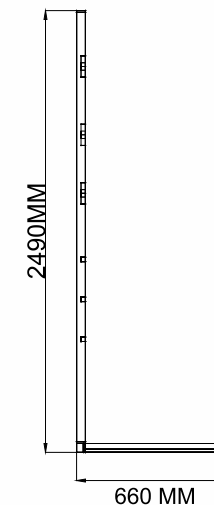

MATERIAL DETAILS

TYPE : MS PIPE &
PIPE SIZE : 25 X 25 MM

COLOUR

SIDE VIEW

FRONT VIEW

SANITARY SERIES

CODE	STAND SIZE (H x L x W)	PANEL SIZE	TILE SIZE (L x W x T)	QTY.	WEIGHT (KG)
	2450 x 3800 x 1550	-	-	01	250

FRONT VIEW

SANITARY SERIES

CODE	STAND SIZE (H x L x W)	PANEL SIZE	TILE SIZE (L x W x T)	QTY.	WEIGHT (KG)
	2500 x 660 x 600	-	-	01	25

SANITARY STANDS

SANITARY STANDS

MATERIAL DETAILS

TYPE : MS PIPE
PIPE SIZE : 50 X 10 MM
WEIGHT : 7 KG (APPROX)

COLOUR

FRONT VIEW

SIDE VIEW

SANITARY SERIES

CODE	STAND SIZE (H x L x W)	PANEL SIZE	TILE SIZE (L x W x T)	QTY.	WEIGHT (KG)
	2490 x 1875 x 660	-	-	01	70

SANITARY STANDS

SANITARY STANDS

MATERIAL DETAILS

TYPE : MS PIPE & SHEET

PIPE SIZE : 20 X 20 X 1.2 MM

OUTER BODY FRAME PIPE : 50 X 50 X 1.2 MM

COATING : POWDER COATING

WEIGHT : 80 KG (APPROX)

COLOUR

FRONT VIEW

2500mm